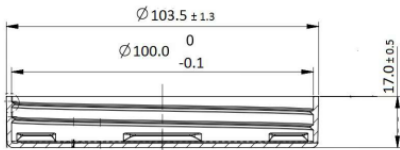

100mm PP Lid

Outer surface: VDI-29
Inner surface: SPI-B2

General info

Item no. (SKU):	003045
Finish:	Smooth
Liner:	IHS/PS/EPE
Thread:	100/400
Dosage:	N/A
Hole Size:	N/A
Material:	PP
Colour:	Silver
Print Areas:	N/A
Country of Origin:	Lithuania

Packaging Info

Packed in Boxes

Box Dimensions (mm):	594 x 394 x 448
Quantity per box (pcs):	500
Boxes per pallet (pcs):	10000
Quantity per pallet (pcs):	20
Net weight (kg):	185
Gross weight (kg):	205
Pallet height (mm):	2400