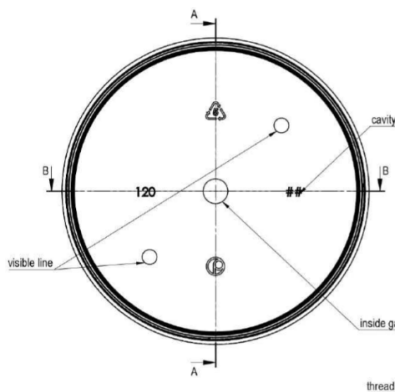

## 120mm PP Lid

### General info

Item no. (SKU):	
Finish:	<b>Glossy/Matte</b>
Liner:	<b>IHS/PS/EPE</b>
Thread:	<b>120/400</b>
Dosage:	
Hole Size:	
Material:	<b>PP</b>
Colour:	<b>All Colours Available</b>
Print Areas:	
Country of Origin:	<b>Lithuania</b>

#### Packed in Boxes

Box Dimensions (mm):	<b>594 x 394 x 448</b>
Quantity per box (pcs):	<b>375</b>
Boxes per pallet (pcs):	<b>7500</b>
Quantity per pallet (pcs):	<b>20</b>
Net weight (kg):	<b>191</b>
Gross weight (kg):	<b>211</b>
Pallet height (mm):	<b>2400</b>