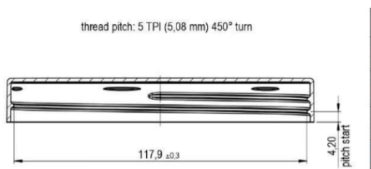

## 120mm PP Lid

### General info

Item no. (SKU):	
Finish:	<b>Glossy/Matte</b>
Liner:	<b>IHS/PS/EPE</b>
Thread:	<b>120/400</b>
Dosage:	
Hole Size:	
Material:	<b>PP</b>
Colour:	<b>All Colours Available</b>
Print Areas:	
Country of Origin:	<b>Lithuania</b>

#### Packed in Boxes

Box Dimensions (mm):	<b>594 x 394 x 448</b>
Quantity per box (pcs):	<b>375</b>
Boxes per pallet (pcs):	<b>7500</b>
Quantity per pallet (pcs):	<b>20</b>
Net weight (kg):	<b>191</b>
Gross weight (kg):	<b>211</b>
Pallet height (mm):	<b>2400</b>