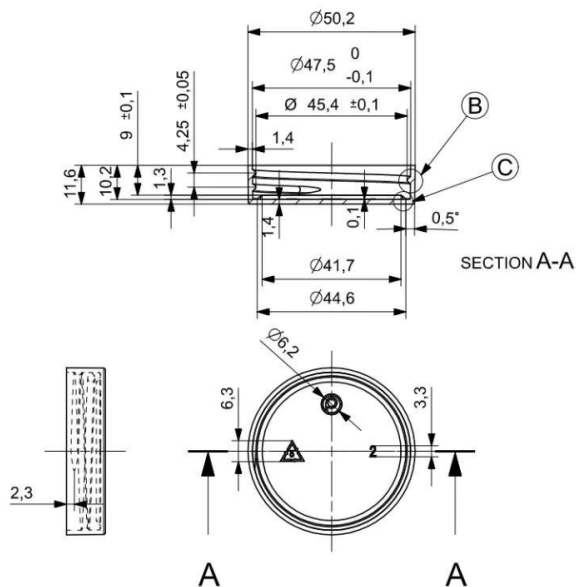

48mm PP Lid

General info

Item no. (SKU):	
Finish:	Glossy/Matte
Liner:	IHS/PS/EPE
Thread:	48/400
Dosage:	
Hole Size:	
Material:	PP
Colour:	All Colours Available
Print Areas:	
Country of Origin:	Lithuania

Packaging Info

Packed in Boxes

Box Dimensions (mm):	594 x 394 x 448
Quantity per box (pcs):	2500
Boxes per pallet (pcs):	50000
Quantity per pallet (pcs):	20
Net weight (kg):	225
Gross weight (kg):	253
Pallet height (mm):	2400