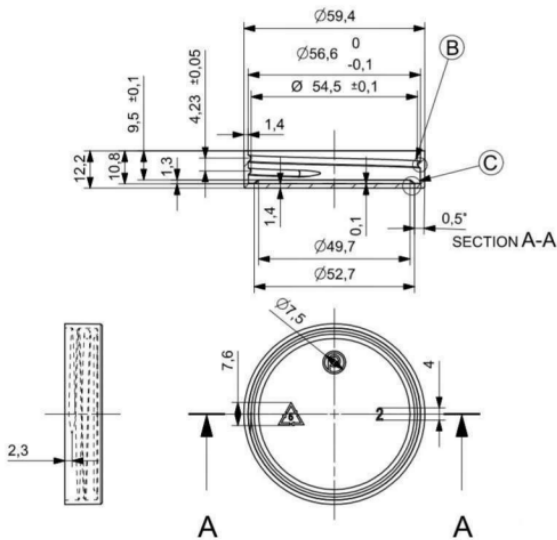

## 58mm PP Lid

### General info

Item no. (SKU):	
Finish:	<b>Smooth</b>
Liner:	<b>IHS/PS/EPE</b>
Thread:	<b>58/400</b>
Dosage:	<b>N/A</b>
Hole Size:	<b>N/A</b>
Material:	<b>PP</b>
Colour:	<b>Silver</b>
Print Areas:	<b>N/A</b>
Country of Origin:	<b>Lithuania</b>

### Packaging Info

#### Packed in Boxes

Box Dimensions (mm):	<b>594 x 394 x 448</b>
Quantity per box (pcs):	<b>1700</b>
Boxes per pallet (pcs):	<b>34000</b>
Quantity per pallet (pcs):	<b>20</b>
Net weight (kg):	<b>204</b>
Gross weight (kg):	<b>232</b>
Pallet height (mm):	<b>2400</b>