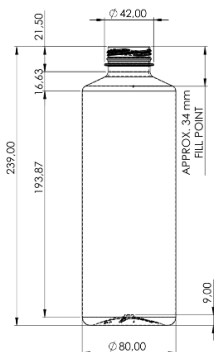

Baxter 1000

General info

Item no. (SKU):	
Family / Range:	Baxter
Capacity:	1000ml
Neck:	38mm 3-Start
Weight:	33.5
Shape:	Round
Material:	PET
Colour:	All Colours Available
Print Areas:	
Country of Origin:	Lithuania

Packaging Info

Packed in Boxes

Box Dimensions (mm):	600 x 400 x 250
Quantity per box (pcs):	57
Boxes per pallet (pcs):	20
Quantity per pallet (pcs):	1140
Net weight (kg):	38
Gross weight (kg):	59
Pallet height (mm):	2400

Packed in PE bags on trays (Full pallet)

Tray dimensions (mm):	1200 x 800 x 50
Quantity per tray (pcs):	140
Quantity per PE bag (pcs):	70
PE bags per tray (pcs):	2
Trays per pallet (pcs):	9
Quantity per pallet (pcs):	1260
Net weight (kg):	42
Gross weight (kg):	59
Pallet height (mm):	2400