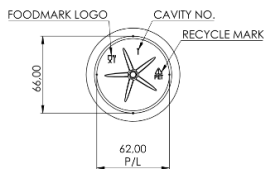

Baxter 1000

General info

Item no. (SKU):	
Family / Range:	Baxter
Capacity:	1000ml
Neck:	38mm 3-Start
Weight:	33.5
Shape:	Round
Material:	PET
Colour:	All Colours Available
Print Areas:	
Country of Origin:	Lithuania

Packaging Info

Packed in Boxes

Box Dimensions (mm):	600 x 400 x 250
Quantity per box (pcs):	57
Boxes per pallet (pcs):	20
Quantity per pallet (pcs):	1140
Net weight (kg):	38
Gross weight (kg):	59
Pallet height (mm):	2400

Packed in PE bags on trays (Full pallet)

Tray dimensions (mm):	1200 x 800 x 50
Quantity per tray (pcs):	140
Quantity per PE bag (pcs):	70
PE bags per tray (pcs):	2
Trays per pallet (pcs):	9
Quantity per pallet (pcs):	1260
Net weight (kg):	42
Gross weight (kg):	59
Pallet height (mm):	2400