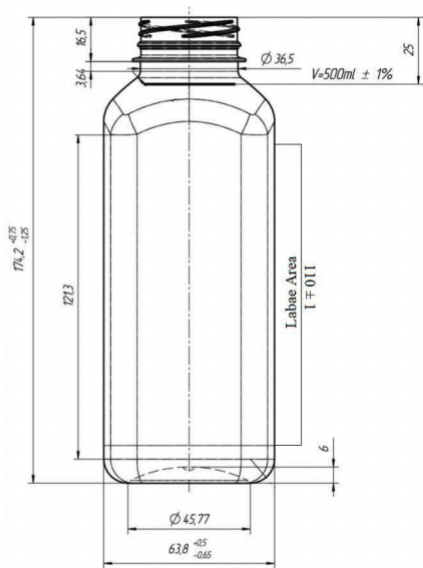

### General info

Item no. (SKU):	<b>LS104162210201</b>
Family / Range:	<b>Bella</b>
Capacity:	<b>500ml</b>
Neck:	<b>38mm 3-Start</b>
Shape:	<b>Square</b>
Material:	<b>PET</b>
Weight:	<b>24</b>
Colour:	<b>All colours available</b>
Suggested label size:	
Country of origin:	<b>Lithuania</b>

#### Packed in boxes

Box dimensions (mm):	<b>594 x 394 x 448</b>
Quantity per box (pcs):	<b>110</b>
Boxes per pallet (pcs):	<b>20</b>
Quantity per pallet (pcs):	<b>2200</b>
Net weight (kg):	<b>2.625</b>
Gross weight (kg):	<b>4.375</b>
Pallet height (mm):	<b>2400</b>

#### Packed in PE bags on trays (Full pallet)

Tray dimensions (mm):	<b>1200 x 800 x 50</b>
Quantity per tray (pcs):	<b>208</b>
Quantity per PE bag (pcs):	<b>104</b>
PE bags per tray (pcs):	<b>2</b>
Trays per pallet (pcs):	<b>13</b>
Quantity per pallet (pcs):	<b>2704</b>
Net weight (kg):	<b>30</b>
Gross weight (kg):	<b>85</b>
Pallet height (mm):	<b>2400</b>