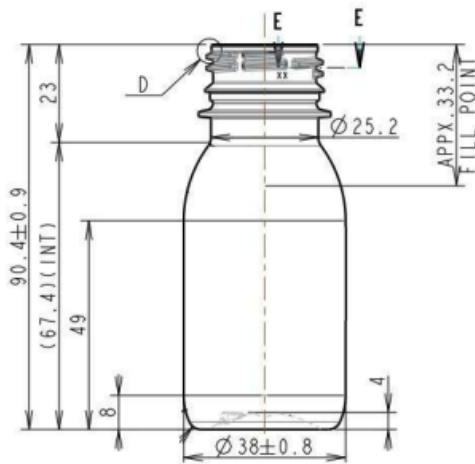

Beverage Sirop 60

General info

Item no. (SKU):	LS1010310128
Family / Range:	Beverage Sirop
Capacity:	60ml
Neck:	Short PCO
Weight:	10
Shape:	Round
Material:	PET
Colour:	All Colours Available
Print Areas:	
Country of Origin:	Lithuania

Packaging Info

Packed in Boxes

Box Dimensions (mm):	600 x 400 x 250
Quantity per box (pcs):	
Boxes per pallet (pcs):	
Quantity per pallet (pcs):	
Net weight (kg):	
Gross weight (kg):	
Pallet height (mm):	2400

Packed in PE bags on trays (Half pallet)

Tray dimensions (mm):	1200 x 800 x 50
Quantity per tray (pcs):	1024
Quantity per PE bag (pcs):	128
PE bags per tray (pcs):	8
Trays per pallet (pcs):	7
Quantity per pallet (pcs):	7168
Net weight (kg):	72
Gross weight (kg):	85
Pallet height (mm):	1200