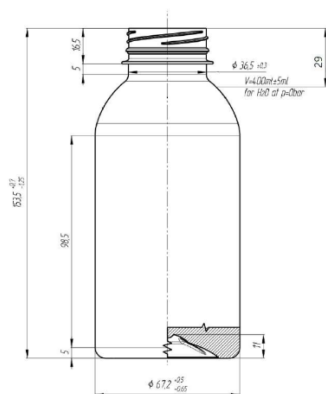

Chubby 400

Food contact statement

We hereby confirm that this product complies with the requirements of the European legislation (EU) no 10/2011 and all its amendments for plastics used in contact with food

General info

Item no. (SKU):	
Family / Range:	MISC
Capacity:	400ml
Neck:	38mm 3-Start
Weight:	24
Shape:	Round
Material:	PET
Colour:	All Colours Available
Print Areas:	N/A
Country of Origin:	Lithuania

Packaging Info

Packed in Boxes

Box Dimensions (mm):	594 x 394 x 448
Quantity per box (pcs):	
Boxes per pallet (pcs):	
Quantity per pallet (pcs):	
Net weight (kg):	
Gross weight (kg):	
Pallet height (mm):	2400

Packed in PE bags on trays (Full pallet)

Tray dimensions (mm):	1200 x 800 x 50
Quantity per tray (pcs):	208
Quantity per PE bag (pcs):	104
PE bags per tray (pcs):	2
Trays per pallet (pcs):	14
Quantity per pallet (pcs):	2912
Net weight (kg):	70
Gross weight (kg):	85
Pallet height (mm):	2400

Storage

Please be aware that these products are handled and stored correctly in order to ensure the safety and quality of our products. When storing this product, please avoid excessive force and storage above 40 degrees Celsius (86 degrees Fahrenheit)