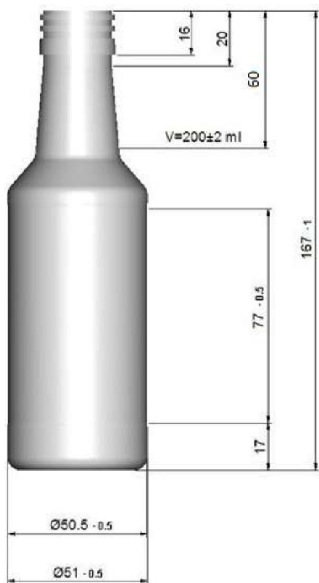

Cooper 200

General info

Item no. (SKU):	
Family / Range:	Cooper
Capacity:	200ml
Neck:	28 ROPP
Weight:	24
Shape:	Round
Material:	PET
Colour:	All Colours Available
Print Areas:	
Country of Origin:	Lithuania

Packaging Info

Packed in Boxes

Box Dimensions (mm):	594 x 394 x 448
Quantity per box (pcs):	240
Boxes per pallet (pcs):	20
Quantity per pallet (pcs):	4800
Net weight (kg):	115
Gross weight (kg):	139
Pallet height (mm):	2400

Packed in PE bags on trays (Half pallet)

Tray dimensions (mm):	1200 x 800 x 50
Quantity per tray (pcs):	380
Quantity per PE bag (pcs):	190
PE bags per tray (pcs):	2
Trays per pallet (pcs):	6
Quantity per pallet (pcs):	2280
Net weight (kg):	55
Gross weight (kg):	68
Pallet height (mm):	1200