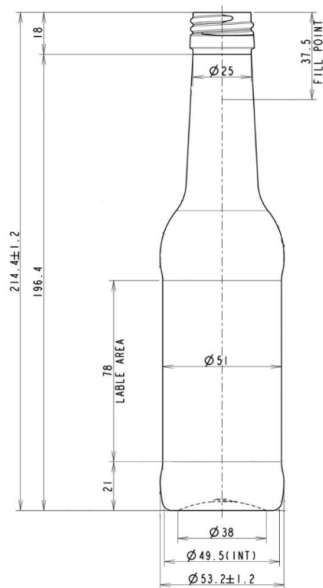

Cooper 275

General info

Item no. (SKU):	
Family / Range:	Cooper
Capacity:	275ml
Neck:	28 ROPP
Weight:	32
Shape:	Round
Material:	PET
Colour:	All Colours Available
Print Areas:	
Country of Origin:	Lithuania

Packaging Info

Packed in Boxes

Box Dimensions (mm):	600 x 400 x 250
Quantity per box (pcs):	
Boxes per pallet (pcs):	
Quantity per pallet (pcs):	
Net weight (kg):	
Gross weight (kg):	
Pallet height (mm):	2400

Packed in PE bags on trays (Full pallet)

Tray dimensions (mm):	1200 x 800 x 50
Quantity per tray (pcs):	336
Quantity per PE bag (pcs):	168
PE bags per tray (pcs):	2
Trays per pallet (pcs):	10
Quantity per pallet (pcs):	3360
Net weight (kg):	107
Gross weight (kg):	123
Pallet height (mm):	2400