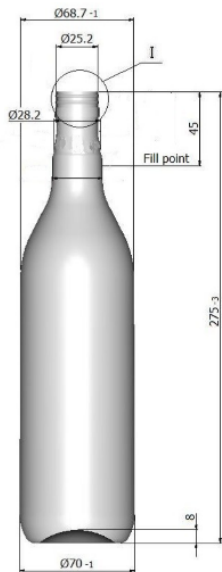

Cooper 700

General info

Item no. (SKU):	
Family / Range:	Cooper
Capacity:	700ml
Neck:	28 ROPP
Weight:	42
Shape:	Round
Material:	PET
Colour:	All Colours Available
Print Areas:	
Country of Origin:	Lithuania

Packaging Info

Packed in Boxes

Box Dimensions (mm):	600 x 400 x 250
Quantity per box (pcs):	
Boxes per pallet (pcs):	
Quantity per pallet (pcs):	
Net weight (kg):	
Gross weight (kg):	
Pallet height (mm):	2400

Packed in PE bags on trays (Full pallet)

Tray dimensions (mm):	1200 x 800 x 50
Quantity per tray (pcs):	264
Quantity per PE bag (pcs):	
PE bags per tray (pcs):	
Trays per pallet (pcs):	8
Quantity per pallet (pcs):	2112
Net weight (kg):	89
Gross weight (kg):	110
Pallet height (mm):	2400