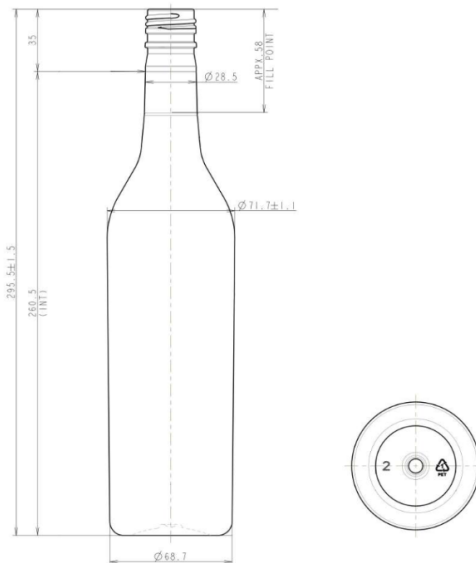

Cooper 750

General info

Item no. (SKU):	
Family / Range:	Cooper
Capacity:	750ml
Neck:	30/60 ROPP
Weight:	52
Shape:	Round
Material:	PET
Colour:	All Colours Available
Print Areas:	
Country of Origin:	Lithuania

Packaging Info

Packed in Boxes

Box Dimensions (mm):	600 x 400 x 250
Quantity per box (pcs):	
Boxes per pallet (pcs):	
Quantity per pallet (pcs):	
Net weight (kg):	
Gross weight (kg):	
Pallet height (mm):	2400

Packed in PE bags on trays (Full pallet)

Tray dimensions (mm):	1200 x 800 x 50
Quantity per tray (pcs):	256
Quantity per PE bag (pcs):	
PE bags per tray (pcs):	
Trays per pallet (pcs):	7
Quantity per pallet (pcs):	1792
Net weight (kg):	93
Gross weight (kg):	113
Pallet height (mm):	2400