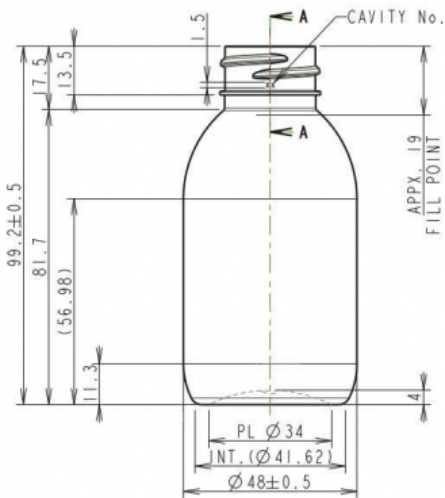

Cosmo Sirop 125

General info

Item no. (SKU):	LS1010612112
Family / Range:	Cosmo Sirop
Capacity:	125ml
Neck:	28/410
Weight:	13
Shape:	Round
Material:	PET
Colour:	All Colours Available
Print Areas:	
Country of Origin:	Lithuania

Packaging Info

Packed in Boxes

Box Dimensions (mm):	600 x 400 x 250
Quantity per box (pcs):	432
Boxes per pallet (pcs):	20
Quantity per pallet (pcs):	8640
Net weight (kg):	111
Gross weight (kg):	141
Pallet height (mm):	2400

Packed in PE bags on trays (Full pallet)

Tray dimensions (mm):	1200 x 800 x 50
Quantity per tray (pcs):	442
Quantity per PE bag (pcs):	104
PE bags per tray (pcs):	8
Trays per pallet (pcs):	22
Quantity per pallet (pcs):	9724
Net weight (kg):	124
Gross weight (kg):	140
Pallet height (mm):	2400