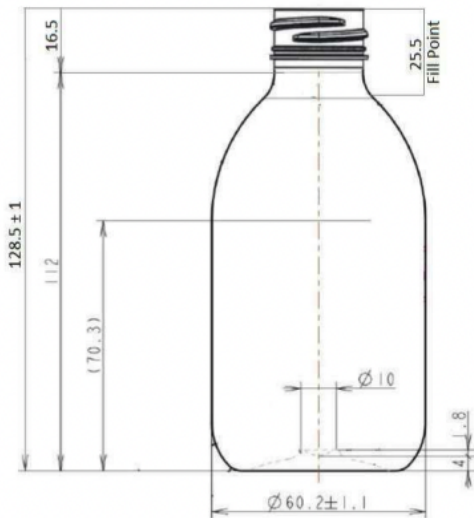

### General info

Item no. (SKU):	<b>LS1010824112</b>
Family / Range:	<b>Cosmo Sirop</b>
Capacity:	<b>250ml</b>
Neck:	<b>28/410</b>
Weight:	<b>26</b>
Shape:	<b>Round</b>
Material:	<b>PET</b>
Colour:	<b>All Colours Available</b>
Print Areas:	<b>N/A</b>
Country of Origin:	<b>Lithuania</b>

#### Packed in Boxes

Box Dimensions (mm):	<b>594 x 394 x 448</b>
Quantity per box (pcs):	<b>180</b>
Boxes per pallet (pcs):	<b>20</b>
Quantity per pallet (pcs):	<b>3600</b>
Net weight (kg):	<b>94</b>
Gross weight (kg):	<b>117</b>
Pallet height (mm):	<b>2400</b>