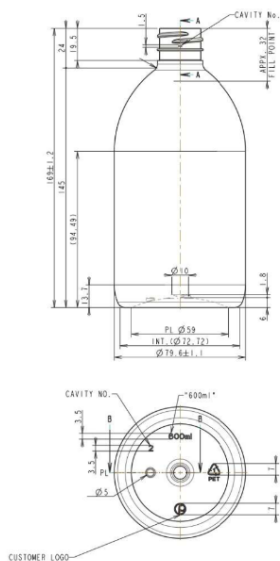

Cosmo Sirop 600

General info

Item no. (SKU):	LS1011330112
Family / Range:	Cosmo Sirop
Capacity:	600ml
Neck:	28/410
Weight:	32
Shape:	Round
Material:	PET
Colour:	All Colours Available
Print Areas:	N/A
Country of Origin:	Lithuania

Packaging Info

Packed in Boxes

Box Dimensions (mm):	594 x 394 x 448
Quantity per box (pcs):	80
Boxes per pallet (pcs):	20
Quantity per pallet (pcs):	1600
Net weight (kg):	51
Gross weight (kg):	81
Pallet height (mm):	2400

Packed in PE bags on trays (Full pallet)

Tray dimensions (mm):	1200 x 800 x 50
Quantity per tray (pcs):	165
Quantity per PE bag (pcs):	
PE bags per tray (pcs):	
Trays per pallet (pcs):	13
Quantity per pallet (pcs):	2145
Net weight (kg):	69
Gross weight (kg):	85
Pallet height (mm):	2400