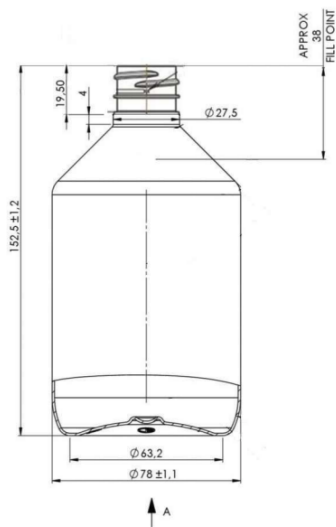

Cosmo Veral 500

General info

Item no. (SKU):	LS1371230112
Family / Range:	Cosmo Veral
Capacity:	500ml
Neck:	28/410
Shape:	Round
Material:	PET
Weight:	32
Colour:	All colours available
Suggested label size:	
Country of origin:	Lithuania

Packaging info

Packed in boxes

Box dimensions (mm):	594 x 394 x 448
Quantity per box (pcs):	
Boxes per pallet (pcs):	
Quantity per pallet (pcs):	
Net weight (kg):	
Gross weight (kg):	
Pallet height (mm):	2400

Packed in PE bags on trays

Tray dimensions (mm):	
Quantity per tray (pcs):	
Quantity per PE bag (pcs):	
PE bags per tray (pcs):	
Trays per pallet (pcs):	
Quantity per pallet (pcs):	
Net weight (kg):	
Gross weight (kg):	
Pallet height (mm):	