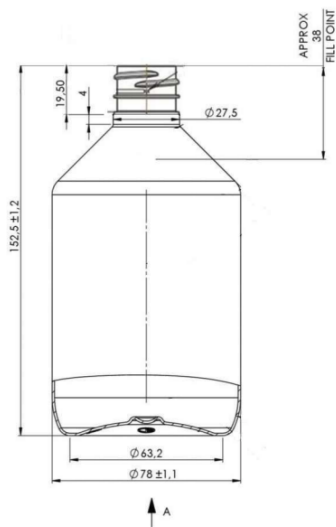

Cosmo Veral 500

General info

Item no. (SKU):	LS1371230112
Family / Range:	Cosmo Veral
Capacity:	500ml
Neck:	28/410
Weight:	32
Shape:	Round
Material:	PET
Colour:	All Colours Available
Print Areas:	N/A
Country of Origin:	Lithuania

Packaging Info

Packed in Boxes

Box Dimensions (mm):	594 x 394 x 448
Quantity per box (pcs):	85
Boxes per pallet (pcs):	20
Quantity per pallet (pcs):	1700
Net weight (kg):	55
Gross weight (kg):	77
Pallet height (mm):	2400

Packed in PE bags on trays (Full pallet)

Tray dimensions (mm):	1200 x 800 x 50
Quantity per tray (pcs):	152
Quantity per PE bag (pcs):	76
PE bags per tray (pcs):	2
Trays per pallet (pcs):	14
Quantity per pallet (pcs):	2128
Net weight (kg):	68
Gross weight (kg):	84
Pallet height (mm):	2400