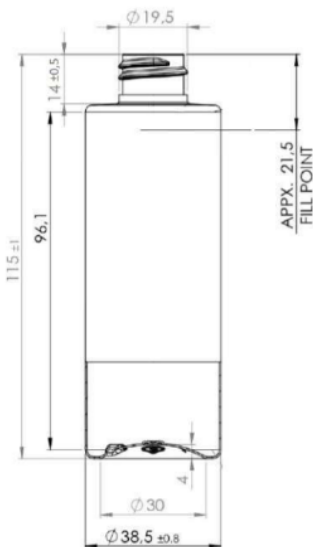

Cylinder 100

General info

Item no. (SKU):	
Family / Range:	Cylinder
Capacity:	100ml
Neck:	20/410
Weight:	13
Shape:	Round
Material:	PET
Colour:	All Colours Available
Print Areas:	
Country of Origin:	Lithuania

Packaging Info

Packed in Boxes

Box Dimensions (mm):	600 x 400 x 250
Quantity per box (pcs):	
Boxes per pallet (pcs):	
Quantity per pallet (pcs):	
Net weight (kg):	
Gross weight (kg):	
Pallet height (mm):	2400

Packed in PE bags on trays (Half pallet)

Tray dimensions (mm):	1200 x 800 x 50
Quantity per tray (pcs):	608
Quantity per PE bag (pcs):	304
PE bags per tray (pcs):	2
Trays per pallet (pcs):	9
Quantity per pallet (pcs):	5472
Net weight (kg):	71
Gross weight (kg):	85
Pallet height (mm):	1200