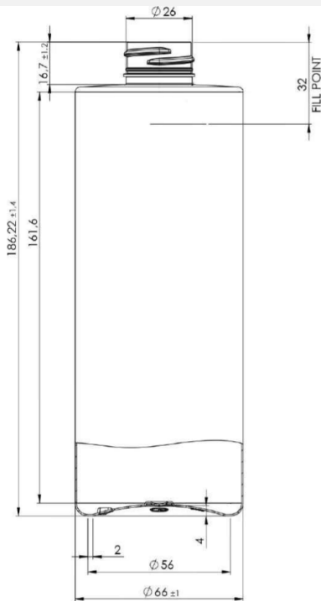

Cylinder 500

General info

Item no. (SKU):	
Family / Range:	Cylinder
Capacity:	500ml
Neck:	28/410
Weight:	30
Shape:	Round
Material:	PET
Colour:	All Colours Available
Print Areas:	
Country of Origin:	Lithuania

Packaging Info

Packed in Boxes

Box Dimensions (mm):	600 x 400 x 250
Quantity per box (pcs):	
Boxes per pallet (pcs):	
Quantity per pallet (pcs):	
Net weight (kg):	
Gross weight (kg):	
Pallet height (mm):	2400

Packed in PE bags on trays (Full pallet)

Tray dimensions (mm):	1200 x 800 x 50
Quantity per tray (pcs):	216
Quantity per PE bag (pcs):	108
PE bags per tray (pcs):	2
Trays per pallet (pcs):	12
Quantity per pallet (pcs):	2592
Net weight (kg):	78
Gross weight (kg):	93
Pallet height (mm):	2400