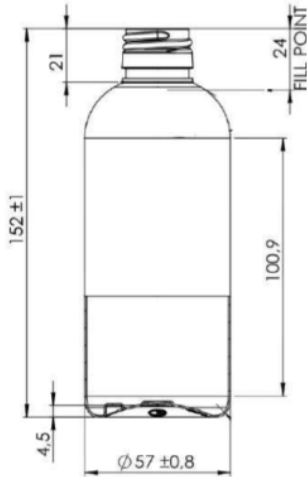

Daily Tall 300

General info

Item no. (SKU):	
Family / Range:	MISC
Capacity:	300ml
Neck:	28 ROPP
Weight:	21
Shape:	Round
Material:	PET
Colour:	All Colours Available
Print Areas:	
Country of Origin:	Lithuania

Packaging Info

Packed in Boxes

Box Dimensions (mm):	600 x 400 x 250
Quantity per box (pcs):	
Boxes per pallet (pcs):	
Quantity per pallet (pcs):	
Net weight (kg):	
Gross weight (kg):	
Pallet height (mm):	2400

Packed in PE bags on trays (Full pallet)

Tray dimensions (mm):	1200 x 800 x 50
Quantity per tray (pcs):	286
Quantity per PE bag (pcs):	143
PE bags per tray (pcs):	2
Trays per pallet (pcs):	15
Quantity per pallet (pcs):	4290
Net weight (kg):	90
Gross weight (kg):	115
Pallet height (mm):	2400