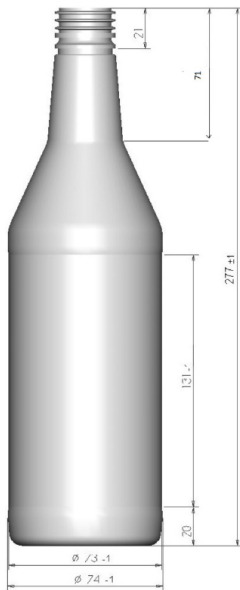

Heffy 750

General info

Item no. (SKU):	
Family / Range:	MISC
Capacity:	750ml
Neck:	28 ROPP
Weight:	48
Shape:	Round
Material:	PET
Colour:	All Colours Available
Print Areas:	N/A
Country of Origin:	Lithuania

Packaging Info

Packed in Boxes

Box Dimensions (mm):	594 x 394 x 448
Quantity per box (pcs):	
Boxes per pallet (pcs):	
Quantity per pallet (pcs):	
Net weight (kg):	
Gross weight (kg):	
Pallet height (mm):	2400

Packed in PE bags on trays (Half pallet)

Tray dimensions (mm):	1200 x 800 x 50
Quantity per tray (pcs):	233
Quantity per PE bag (pcs):	
PE bags per tray (pcs):	
Trays per pallet (pcs):	3
Quantity per pallet (pcs):	699
Net weight (kg):	25
Gross weight (kg):	34
Pallet height (mm):	1200