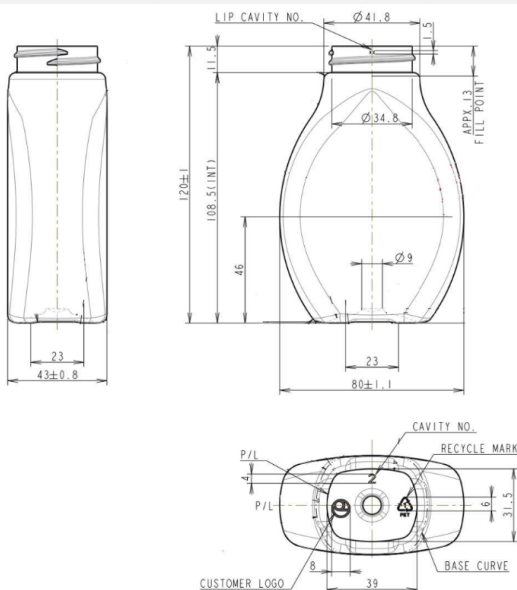

Honey 250

General info

Item no. (SKU):	
Family / Range:	MISC
Capacity:	250ml
Neck:	38/400
Weight:	24
Shape:	Square
Material:	PET
Colour:	All Colours Available
Print Areas:	
Country of Origin:	Lithuania

Packaging Info

Packed in Boxes

Box Dimensions (mm):	600 x 400 x 250
Quantity per box (pcs):	
Boxes per pallet (pcs):	
Quantity per pallet (pcs):	
Net weight (kg):	
Gross weight (kg):	
Pallet height (mm):	2400

Packed in PE bags on trays (Half pallet)

Tray dimensions (mm):	1200 x 800 x 50
Quantity per tray (pcs):	270
Quantity per PE bag (pcs):	
PE bags per tray (pcs):	
Trays per pallet (pcs):	8
Quantity per pallet (pcs):	2160
Net weight (kg):	52
Gross weight (kg):	66
Pallet height (mm):	1200