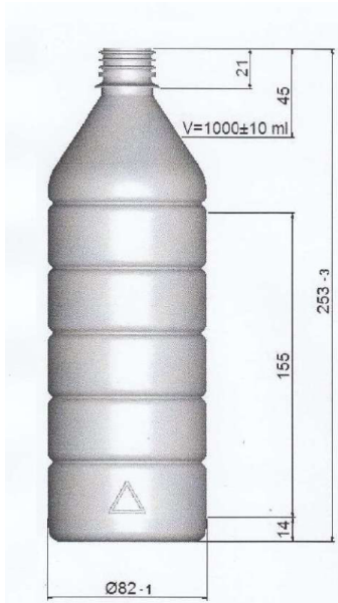

Jenny 1000

General info

Item no. (SKU):	
Family / Range:	MISC
Capacity:	1000ml
Neck:	28 PCO
Weight:	36
Shape:	Round
Material:	PET
Colour:	All Colours Available
Print Areas:	
Country of Origin:	Lithuania

Packaging Info

Packed in Boxes

Box Dimensions (mm):	600 x 400 x 250
Quantity per box (pcs):	
Boxes per pallet (pcs):	
Quantity per pallet (pcs):	
Net weight (kg):	
Gross weight (kg):	
Pallet height (mm):	2400

Packed in PE bags on trays (Full pallet)

Tray dimensions (mm):	1200 x 800 x 50
Quantity per tray (pcs):	154
Quantity per PE bag (pcs):	
PE bags per tray (pcs):	
Trays per pallet (pcs):	9
Quantity per pallet (pcs):	1386
Net weight (kg):	50
Gross weight (kg):	64
Pallet height (mm):	2400