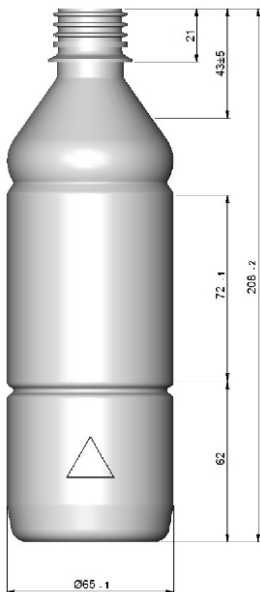

Jenny 500

General info

Item no. (SKU):	
Family / Range:	MISC
Capacity:	500ml
Neck:	28 PCO
Weight:	30
Shape:	Round
Material:	PET
Colour:	All Colours Available
Print Areas:	
Country of Origin:	Lithuania

Packaging Info

Packed in Boxes

Box Dimensions (mm):	600 x 400 x 250
Quantity per box (pcs):	
Boxes per pallet (pcs):	
Quantity per pallet (pcs):	
Net weight (kg):	
Gross weight (kg):	
Pallet height (mm):	2400

Packed in PE bags on trays (Full pallet)

Tray dimensions (mm):	1200 x 800 x 50
Quantity per tray (pcs):	252
Quantity per PE bag (pcs):	
PE bags per tray (pcs):	
Trays per pallet (pcs):	10
Quantity per pallet (pcs):	2520
Net weight (kg):	75
Gross weight (kg):	93
Pallet height (mm):	2400