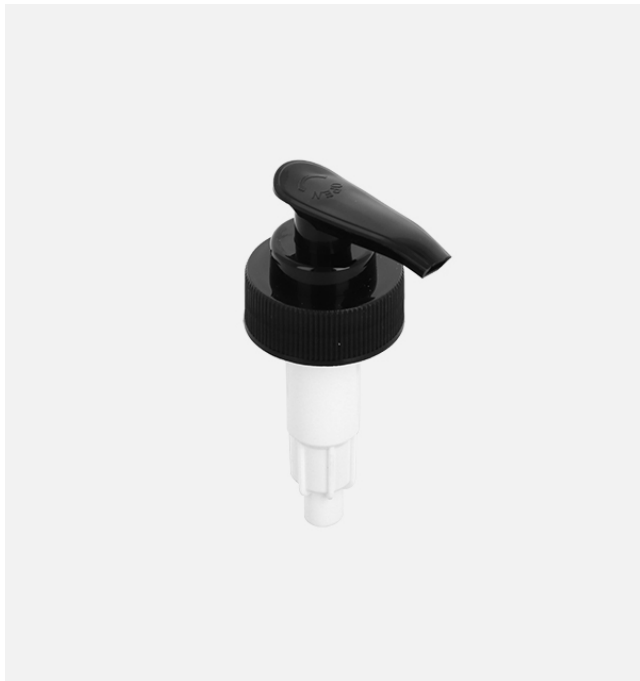

Lotion pump

General info

Item no. (SKU):	TW002969
Family / Range:	
Capacity:	All
Neck:	28/400
Weight:	
Shape:	
Material:	PE
Colour:	
Print Areas:	
Country of Origin:	China

Packaging Info

Packed in Boxes

Box Dimensions (mm):	600 x 400 x 250
Quantity per box (pcs):	
Boxes per pallet (pcs):	
Quantity per pallet (pcs):	
Net weight (kg):	
Gross weight (kg):	
Pallet height (mm):	2400