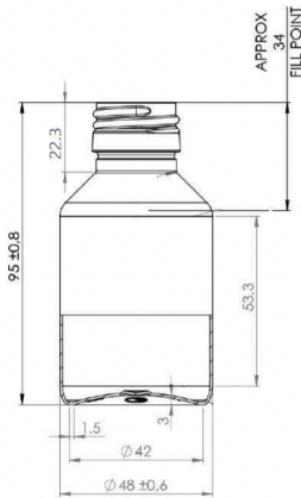

Pharma Veral 100

General info

Item no. (SKU):	LS1020413101
Family / Range:	Veral
Capacity:	100ml
Neck:	28 ROPP
Shape:	Round
Material:	PET
Weight:	14
Colour:	All colours available
Suggested label size:	
Country of origin:	Lithuania

Packaging info

Packed in boxes

Box dimensions (mm):	594 x 394 x 448
Quantity per box (pcs):	
Boxes per pallet (pcs):	20
Quantity per pallet (pcs):	
Net weight (kg):	
Gross weight (kg):	
Pallet height (mm):	2400

Packed in PE bags on trays (Half pallet)

Tray dimensions (mm):	1200 x 800 x 50
Quantity per tray (pcs):	432
Quantity per PE bag (pcs):	108
PE bags per tray (pcs):	
Trays per pallet (pcs):	11
Quantity per pallet (pcs):	4752
Net weight (kg):	67
Gross weight (kg):	81
Pallet height (mm):	1200