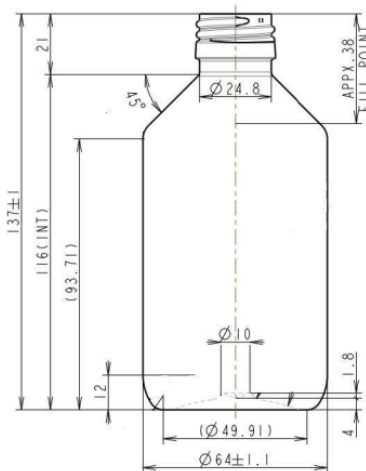

Pharma Veral 300

General info

Item no. (SKU):	LS1020919101
Family / Range:	Pharma Veral
Capacity:	300ml
Neck:	28 ROPP
Weight:	21
Shape:	Round
Material:	PET
Colour:	All Colours Available
Print Areas:	
Country of Origin:	Lithuania

Packaging Info

Packed in Boxes

Box Dimensions (mm):	600 x 400 x 250
Quantity per box (pcs):	150
Boxes per pallet (pcs):	20
Quantity per pallet (pcs):	3000
Net weight (kg):	63
Gross weight (kg):	85
Pallet height (mm):	2400

Packed in PE bags on trays (Full pallet)

Tray dimensions (mm):	1200 x 800 x 50
Quantity per tray (pcs):	238
Quantity per PE bag (pcs):	119
PE bags per tray (pcs):	2
Trays per pallet (pcs):	16
Quantity per pallet (pcs):	3808
Net weight (kg):	80
Gross weight (kg):	99
Pallet height (mm):	2400