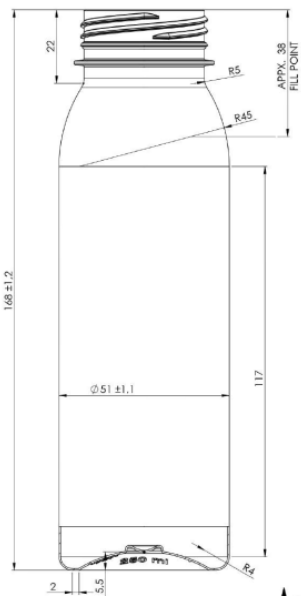

Slim Bobby 250

General info

Item no. (SKU):	
Family / Range:	MISC
Capacity:	250ml
Neck:	38mm 3-Start
Weight:	18
Shape:	Round
Material:	PET
Colour:	All Colours Available
Print Areas:	N/A
Country of Origin:	Lithuania

Packaging Info

Packed in Boxes

Box Dimensions (mm):	594 x 394 x 448
Quantity per box (pcs):	
Boxes per pallet (pcs):	
Quantity per pallet (pcs):	
Net weight (kg):	
Gross weight (kg):	
Pallet height (mm):	2400

Packed in PE bags on trays (Full pallet)

Tray dimensions (mm):	1200 x 800 x 50
Quantity per tray (pcs):	374
Quantity per PE bag (pcs):	187
PE bags per tray (pcs):	2
Trays per pallet (pcs):	13
Quantity per pallet (pcs):	4862
Net weight (kg):	88
Gross weight (kg):	103
Pallet height (mm):	2400