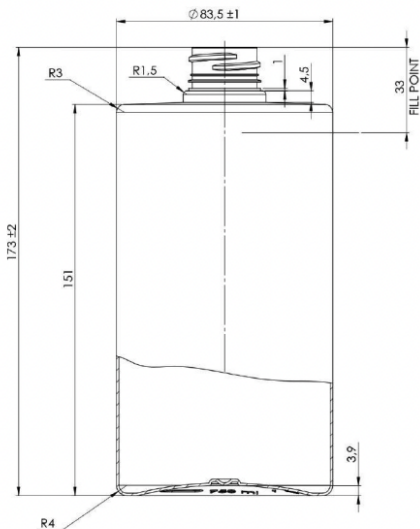

Sumo 750

General info

Item no. (SKU):	LS1111434112
Family / Range:	Sumo
Capacity:	750ml
Neck:	28/410
Weight:	37
Shape:	Round
Material:	PET
Colour:	All Colours Available
Print Areas:	N/A
Country of Origin:	Lithuania

Packaging Info

Packed in Boxes

Box Dimensions (mm):	594 x 394 x 448
Quantity per box (pcs):	
Boxes per pallet (pcs):	20
Quantity per pallet (pcs):	
Net weight (kg):	
Gross weight (kg):	
Pallet height (mm):	2400

Packed in PE bags on trays (Half pallet)

Tray dimensions (mm):	1200 x 800 x 50
Quantity per tray (pcs):	126
Quantity per PE bag (pcs):	63
PE bags per tray (pcs):	2
Trays per pallet (pcs):	6
Quantity per pallet (pcs):	756
Net weight (kg):	28
Gross weight (kg):	37
Pallet height (mm):	1200